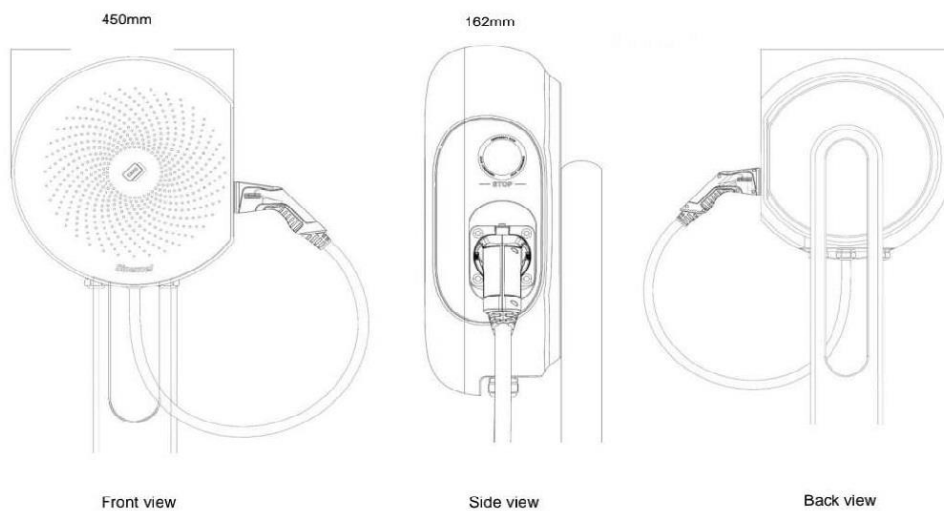

Dimensions

Specifications

Product Name	Interstellar		
Size	Φ450mm (W406*H450*D162)		
Rated Power	7kW	11kW	22kW
Input/ Output Voltage	Single-Phase 230V	Three-Phase 400V	Three-Phase 400V
Input/ Output Current	32A	16A	32A
Weight	5kg	7.5kg	7.5kg
Frequency	50/60Hz		
Protection Degree	IP65		
Communication Method	LAN/ 4G/ Wifi (Optional)		
Connector	IEC Type2 with 3m Cable (5m optional)		
Communication Protocol	OCPP1.6J (can be updated to 2.0)		
Payment method	NFC/ RFID/ Plug and Charge/APP (Optional)		
RCD	Type A 30mA + DC6mA		
EMC	Class B		
Operating Temperature	-30°C — +55°C		
Relative Humidity	5%—95%		
Protection Function	Over current protection, over voltage/under voltage protection, over temperature protection, lightning protection, short circuit protection, ground fault protection, etc.		
Metering	MID Meter		
Function Extension	Extended Bluetooth, Load Balancing System		
Certification	CE, TUV mark, TR25, UKCA		