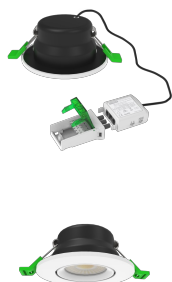

PARAFLECTA SWING Downlight 8-38-827/857-760LM IP65 front

Technical Details:

Luminous Flux:	760 lm
LED Output:	7.5 W
Light Yield:	95 lm/W
Light Temperature:	2700, 3000, 4000, 5700 K
Light Color:	CCT Select
Color Rendering Index:	≥80 Ra
Color Consistency (SDCM):	<5
Beam Angle:	38 °
Light Emission:	downward
Dimmable:	✓
Method of Dimming:	"Triac Phasen-an-/abschnitt"
LED-Chip:	SMD2835
Ignition Time:	<0,5 s
Input Current:	AC 220 - 240V, 0,035mA, 50/60Hz
Power Consumption:	Power Select (5, 8 W)
Contains Driver:	✓
Driver Manufacturer:	Litegear
Power Factor (PF):	>0.85
Input Driver:	terminal
CC/CV:	CC
Output Current Adjustable:	✓
Input Lamp:	plug connector
Switching Cycles:	>50.000
Electrical Protection Class:	II
Loop-Through Cabling:	✓
Ambient Temperature (TA):	-20°C - 45°C
Storage Temperature:	-40°C - 60°C

Dimensions:	90x49 mm
Cut-Out Dimensions:	65-70 mm
Mounting:	Decke
Montageart:	recessed
Pivot Range tilt:	40 °
IP Class:	43 (65 room side)
IK Code:	10
Housing Color	white
Housing Material:	Aluminium/plastic
Coating:	lacquered
Special Feature of Housing:	schwenkbar
Cover:	Lens
Net Weight:	260 g
Type of Packaging:	box
Dimensions of Packaging:	102x101x101
Weight incl. Packaging:	0.337 kg
Content Master Package:	48
Dimensions of Master Package:	410x315x360 mm
Product Line:	Advance Line
Warranty	3 years
Operating Hours:	50.000 h L80/B20
Disposal Obligation:	✓
Customs Tariff Number:	9405119090
Certifications	CE,LM80,ERP
Barcode:	4250557824833
Universelles, modulares Downlight, schwenkbar	
inkl. 3 x wechselbare Frontblende: sw, ws, si	
kompatibel mit den meisten Phasen-an-/abschnittsdimm	
compatible with most Triac dimmer	
Spalsprofe and fire rated downlight	